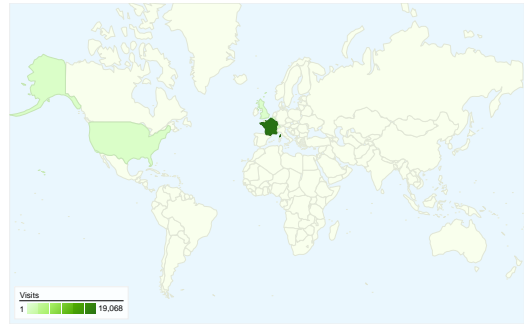

Visitors
15,221

Map Overlay world

Traffic Sources Overview

- **Search Engines**
11,449.00 (45.36%)
- **Referring Sites**
8,719.00 (34.54%)
- **Direct Traffic**
5,073.00 (20.10%)

Content Overview

Pages	Pageviews	% Pageviews
/	9,778	20.90%
/2008/01/26/serialversionuid-	1,661	3.55%
/2008/02/17/presentation-de-la-	1,251	2.67%
/2008/07/08/flex-blazeds-	1,204	2.57%
/2008/06/26/ext-gwt-ou-gwt-ext/	1,063	2.27%

15,221 people visited this site

 **25,241 Visits**

 **15,221 Absolute Unique Visitors**

 **46,788 Pageviews**

 **1.85 Average Pageviews**

 **00:01:52 Time on Site**

 **71.10% Bounce Rate**

 **60.29% New Visits**

All traffic sources sent a total of 25,241 visits

Top Traffic Sources

Sources	Visits	% visits	Keywords	Visits	% visits
google (organic)	11,112	44.02%	touilleur express	521	4.55%
(direct) ((none))	5,075	20.10%	le touilleur express	361	3.15%
jroller.com (referral)	1,010	4.00%	serialversionuid	220	1.92%
google.com (referral)	1,005	3.98%	infos-du-net.com	219	1.91%
blog.xebia.fr (referral)	935	3.70%	innoteria	212	1.85%

25,241 visits came from 112 countries/territories

Site Usage

Visits	Pages/Visit	Avg. Time on Site	% New Visits	Bounce Rate	
25,241 % of Site Total: 100.00%	1.85 Site Avg: 1.85 (0.00%)	00:01:52 Site Avg: 00:01:52 (0.00%)	60.41% Site Avg: 60.29% (0.20%)	71.10% Site Avg: 71.10% (0.00%)	
Country/Territory	Visits	Pages/Visit	Avg. Time on Site	% New Visits	Bounce Rate
France	19,068	1.91	00:01:53	59.73%	70.32%
Switzerland	1,395	1.67	00:01:34	25.16%	70.75%
United States	717	1.46	00:00:56	65.69%	79.78%
Belgium	590	1.75	00:03:47	78.81%	74.58%
United Kingdom	558	2.47	00:04:04	48.21%	54.66%
Canada	426	1.78	00:01:22	85.45%	76.06%
Morocco	399	1.65	00:02:00	78.95%	75.19%
Germany	260	1.67	00:01:08	69.23%	74.62%
Tunisia	245	1.29	00:01:40	71.43%	82.45%
Luxembourg	161	1.63	00:01:28	83.85%	72.05%