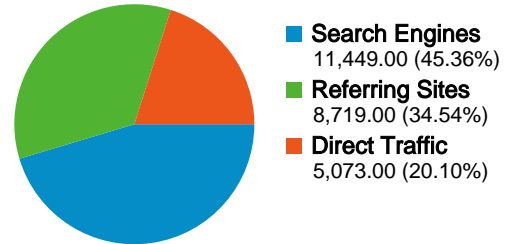

Site Usage

 **25,241** Visits

 **71.10%** Bounce Rate

 **46,788** Pageviews

 **00:01:52** Avg. Time on Site

 **1.85** Pages/Visit

 **60.29%** % New Visits

Visitors Overview

15,221 people visited this site

 **25,241 Visits**

 **15,221 Absolute Unique Visitors**

 **46,788 Pageviews**

 **1.85 Average Pageviews**

 **00:01:52 Time on Site**

 **71.10% Bounce Rate**

 **60.29% New Visits**

All traffic sources sent a total of 25,241 visits

Top Traffic Sources

Sources	Visits	% visits	Keywords	Visits	% visits
google (organic)	11,112	44.02%	touilleur express	521	4.55%
(direct) ((none))	5,075	20.10%	le touilleur express	361	3.15%
jroller.com (referral)	1,010	4.00%	serialversionuid	220	1.92%
google.com (referral)	1,005	3.98%	infos-du-net.com	219	1.91%
blog.xebia.fr (referral)	935	3.70%	innoteria	212	1.85%

25,241 visits came from 112 countries/territories

Site Usage

Visits	Pages/Visit	Avg. Time on Site	% New Visits	Bounce Rate	
25,241 % of Site Total: 100.00%	1.85 Site Avg: 1.85 (0.00%)	00:01:52 Site Avg: 00:01:52 (0.00%)	60.41% Site Avg: 60.29% (0.20%)	71.10% Site Avg: 71.10% (0.00%)	
Country/Territory	Visits	Pages/Visit	Avg. Time on Site	% New Visits	Bounce Rate
France	19,068	1.91	00:01:53	59.73%	70.32%
Switzerland	1,395	1.67	00:01:34	25.16%	70.75%
United States	717	1.46	00:00:56	65.69%	79.78%
Belgium	590	1.75	00:03:47	78.81%	74.58%
United Kingdom	558	2.47	00:04:04	48.21%	54.66%
Canada	426	1.78	00:01:22	85.45%	76.06%
Morocco	399	1.65	00:02:00	78.95%	75.19%
Germany	260	1.67	00:01:08	69.23%	74.62%
Tunisia	245	1.29	00:01:40	71.43%	82.45%
Luxembourg	161	1.63	00:01:28	83.85%	72.05%