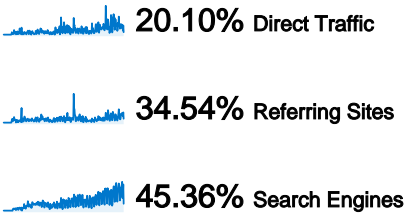

Site Usage

 **25,241** Visits

 **71.10%** Bounce Rate

 **46,788** Pageviews

 **00:01:52** Avg. Time on Site

 **1.85** Pages/Visit

 **60.29%** % New Visits

Visitors Overview

15,221 people visited this site

 **25,241 Visits**

 **15,221 Absolute Unique Visitors**

 **46,788 Pageviews**

 **1.85 Average Pageviews**

 **00:01:52 Time on Site**

 **71.10% Bounce Rate**

 **60.29% New Visits**

All traffic sources sent a total of 25,241 visits

Top Traffic Sources

Sources	Visits	% visits	Keywords	Visits	% visits
google (organic)	11,112	44.02%	touilleur express	521	4.55%
(direct) ((none))	5,075	20.10%	le touilleur express	361	3.15%
jroller.com (referral)	1,010	4.00%	serialversionuid	220	1.92%
google.com (referral)	1,005	3.98%	infos-du-net.com	219	1.91%
blog.xebia.fr (referral)	935	3.70%	innoteria	212	1.85%

25,241 visits came from 112 countries/territories

Site Usage

Visits	Pages/Visit	Avg. Time on Site	% New Visits	Bounce Rate	
25,241 % of Site Total: 100.00%	1.85 Site Avg: 1.85 (0.00%)	00:01:52 Site Avg: 00:01:52 (0.00%)	60.41% Site Avg: 60.29% (0.20%)	71.10% Site Avg: 71.10% (0.00%)	
Country/Territory	Visits	Pages/Visit	Avg. Time on Site	% New Visits	Bounce Rate
France	19,068	1.91	00:01:53	59.73%	70.32%
Switzerland	1,395	1.67	00:01:34	25.16%	70.75%
United States	717	1.46	00:00:56	65.69%	79.78%
Belgium	590	1.75	00:03:47	78.81%	74.58%
United Kingdom	558	2.47	00:04:04	48.21%	54.66%
Canada	426	1.78	00:01:22	85.45%	76.06%
Morocco	399	1.65	00:02:00	78.95%	75.19%
Germany	260	1.67	00:01:08	69.23%	74.62%
Tunisia	245	1.29	00:01:40	71.43%	82.45%
Luxembourg	161	1.63	00:01:28	83.85%	72.05%