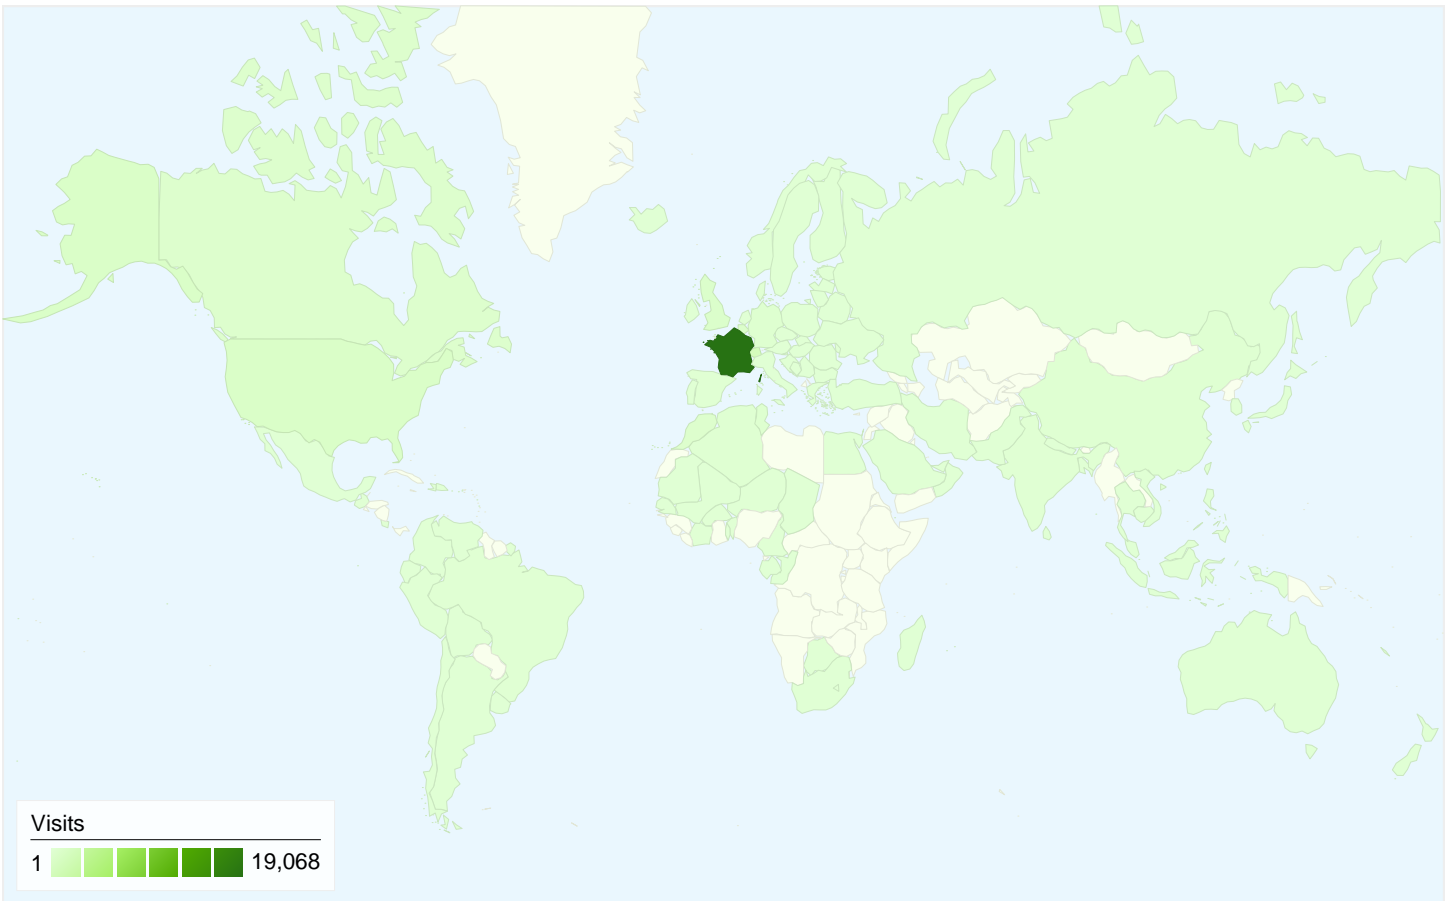

Visitors
15,221

Map Overlay world

Traffic Sources Overview

- **Search Engines**
11,449.00 (45.36%)
- **Referring Sites**
8,719.00 (34.54%)
- **Direct Traffic**
5,073.00 (20.10%)

Content Overview

Pages	Pageviews	% Pageviews
/	9,778	20.90%
/2008/01/26/serialversionuid-	1,661	3.55%
/2008/02/17/presentation-de-la-	1,251	2.67%
/2008/07/08/flex-blazeds-	1,204	2.57%
/2008/06/26/ext-gwt-ou-gwt-ext/	1,063	2.27%

15,221 people visited this site

 **25,241 Visits**

 **15,221 Absolute Unique Visitors**

 **46,788 Pageviews**

 **1.85 Average Pageviews**

 **00:01:52 Time on Site**

 **71.10% Bounce Rate**

 **60.29% New Visits**

All traffic sources sent a total of 25,241 visits

Top Traffic Sources

Sources	Visits	% visits	Keywords	Visits	% visits
google (organic)	11,112	44.02%	touilleur express	521	4.55%
(direct) ((none))	5,075	20.10%	le touilleur express	361	3.15%
jroller.com (referral)	1,010	4.00%	serialversionuid	220	1.92%
google.com (referral)	1,005	3.98%	infos-du-net.com	219	1.91%
blog.xebia.fr (referral)	935	3.70%	innoteria	212	1.85%

25,241 visits came from 112 countries/territories

Site Usage

Visits	Pages/Visit	Avg. Time on Site	% New Visits	Bounce Rate	
25,241 % of Site Total: 100.00%	1.85 Site Avg: 1.85 (0.00%)	00:01:52 Site Avg: 00:01:52 (0.00%)	60.41% Site Avg: 60.29% (0.20%)	71.10% Site Avg: 71.10% (0.00%)	
Country/Territory	Visits	Pages/Visit	Avg. Time on Site	% New Visits	Bounce Rate
France	19,068	1.91	00:01:53	59.73%	70.32%
Switzerland	1,395	1.67	00:01:34	25.16%	70.75%
United States	717	1.46	00:00:56	65.69%	79.78%
Belgium	590	1.75	00:03:47	78.81%	74.58%
United Kingdom	558	2.47	00:04:04	48.21%	54.66%
Canada	426	1.78	00:01:22	85.45%	76.06%
Morocco	399	1.65	00:02:00	78.95%	75.19%
Germany	260	1.67	00:01:08	69.23%	74.62%
Tunisia	245	1.29	00:01:40	71.43%	82.45%
Luxembourg	161	1.63	00:01:28	83.85%	72.05%